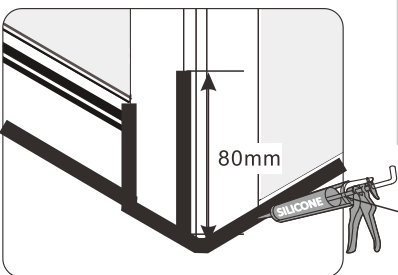

Continue

B 06