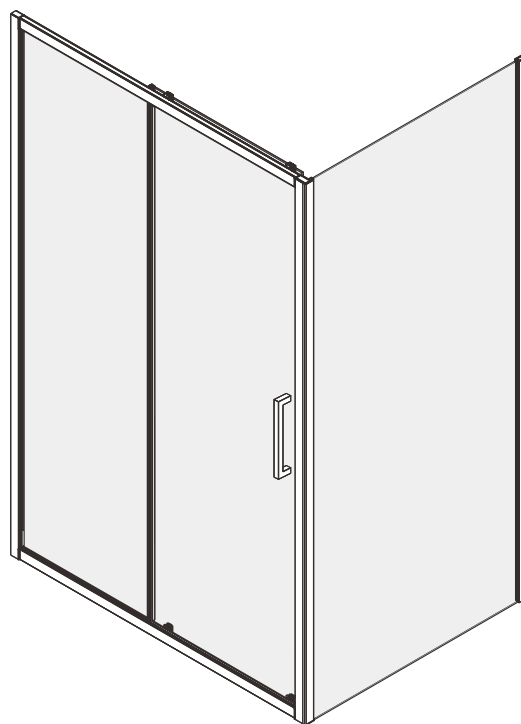

USER MANUAL

Thank you for choosing Better Bathrooms.
Please read this manual before installing your product
and keep for future reference.

better 
bathrooms

PRODUCT NAME-PAVO SLIDING DOOR
PRODUCT CODE-BEBA_26055~BEBA_26058 BEBA_26062~BEBA_26065
BEBA_26069~BEBA_26076 BEBA_26766 & BEBA_26770
PAVSLBB1000 PAVSLBB1200 PAVSLBB1400 PAVSLDBB
PAVSPBB800 PAVSPBB900