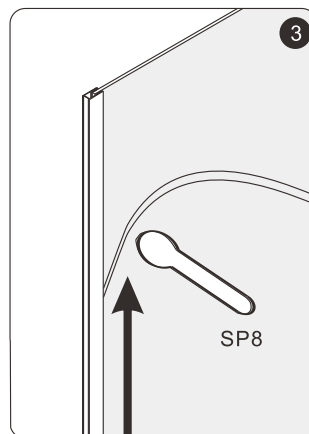

Continue

A 08

A 09

Installation

B 01

| Size | X,mm |
|------|-----------|
| 1000 | 964~994 |
| 1100 | 1064~1094 |
| 1200 | 1164~1194 |
| 1400 | 1364~1394 |

| Size | Y,mm |
|------|-----------|
| 700 | 678 ~ 690 |
| 760 | 738 ~ 750 |
| 800 | 778 ~ 790 |
| 900 | 878 ~ 890 |

Continue

B 02

| Size | X,mm |
|------|-----------|
| 1000 | 964~994 |
| 1100 | 1064~1094 |
| 1200 | 1164~1194 |
| 1400 | 1364~1394 |

| Size | Y,mm |
|------|-----------|
| 700 | 678 ~ 690 |
| 760 | 738 ~ 750 |
| 800 | 778 ~ 790 |
| 900 | 878 ~ 890 |

Continue

B 03

No extra corner post is needed for installation with the side panel, the corner attachment is preassembled to the side panel glass.

Continue

B 04

Continue

B 05

Continue