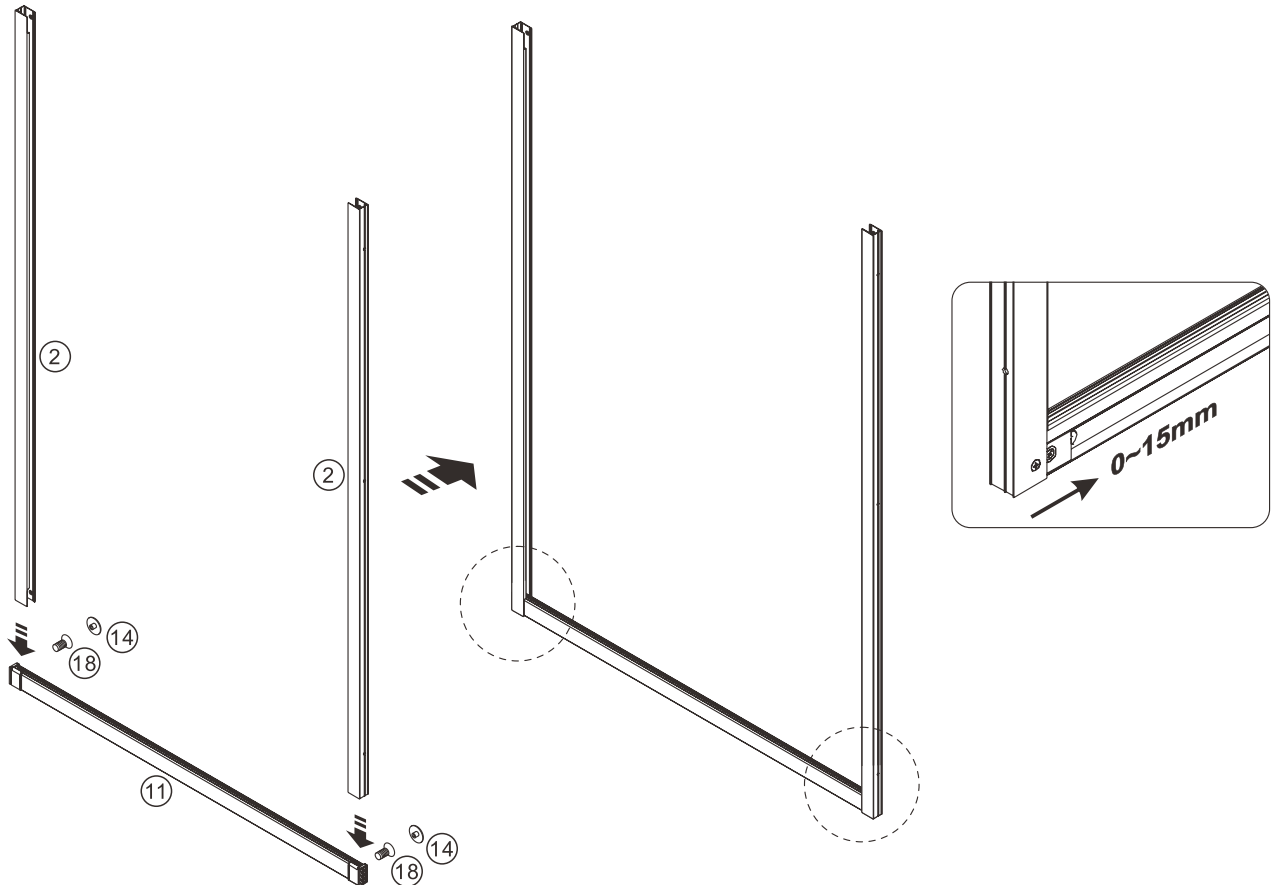

No extra corner post is needed for installation with the side panel, the corner attachment is preassembled to the side panel glass

Preparation

Tools required

DRILL

MEASURING TAPE

SILICONE

PRECISION KNIFE

LEVEL

SCREWDR

MALLET

SET SQUARE

PENCIL

DRILL BITS: 1/8", 3/16" ET 1/4"
*MASONRY DRILL BIT

SCREWS

Installation

A 01

| Size | X,mm |
|------|-------------|
| 1000 | 950 ~ 980 |
| 1100 | 1050 ~ 1080 |
| 1200 | 1150 ~ 1180 |
| 1400 | 1350 ~ 1380 |

Continue

A 02

Continue

A 03

| Size | X,mm |
|------|-------------|
| 1000 | 950 ~ 980 |
| 1100 | 1050 ~ 1080 |
| 1200 | 1150 ~ 1180 |
| 1400 | 1350 ~ 1380 |