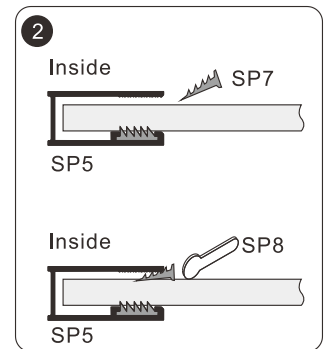

Continue

A 08

A 09

Installation

B 01

| Size | X,mm |
|------|-----------|
| 1000 | 964~994 |
| 1100 | 1064~1094 |
| 1200 | 1164~1194 |
| 1400 | 1364~1394 |

| Size | Y,mm |
|------|-----------|
| 700 | 678 ~ 690 |
| 760 | 738 ~ 750 |
| 800 | 778 ~ 790 |
| 900 | 878 ~ 890 |

Continue

B 02

| Size | X,mm |
|------|-----------|
| 1000 | 964~994 |
| 1100 | 1064~1094 |
| 1200 | 1164~1194 |
| 1400 | 1364~1394 |

| Size | Y,mm |
|------|-----------|
| 700 | 678 ~ 690 |
| 760 | 738 ~ 750 |
| 800 | 778 ~ 790 |
| 900 | 878 ~ 890 |

Continue

B 03

No extra corner post is needed for installation with the side panel, the corner attachment is preassembled to the side panel glass.

Continue

B 04

Continue

B 05

Continue