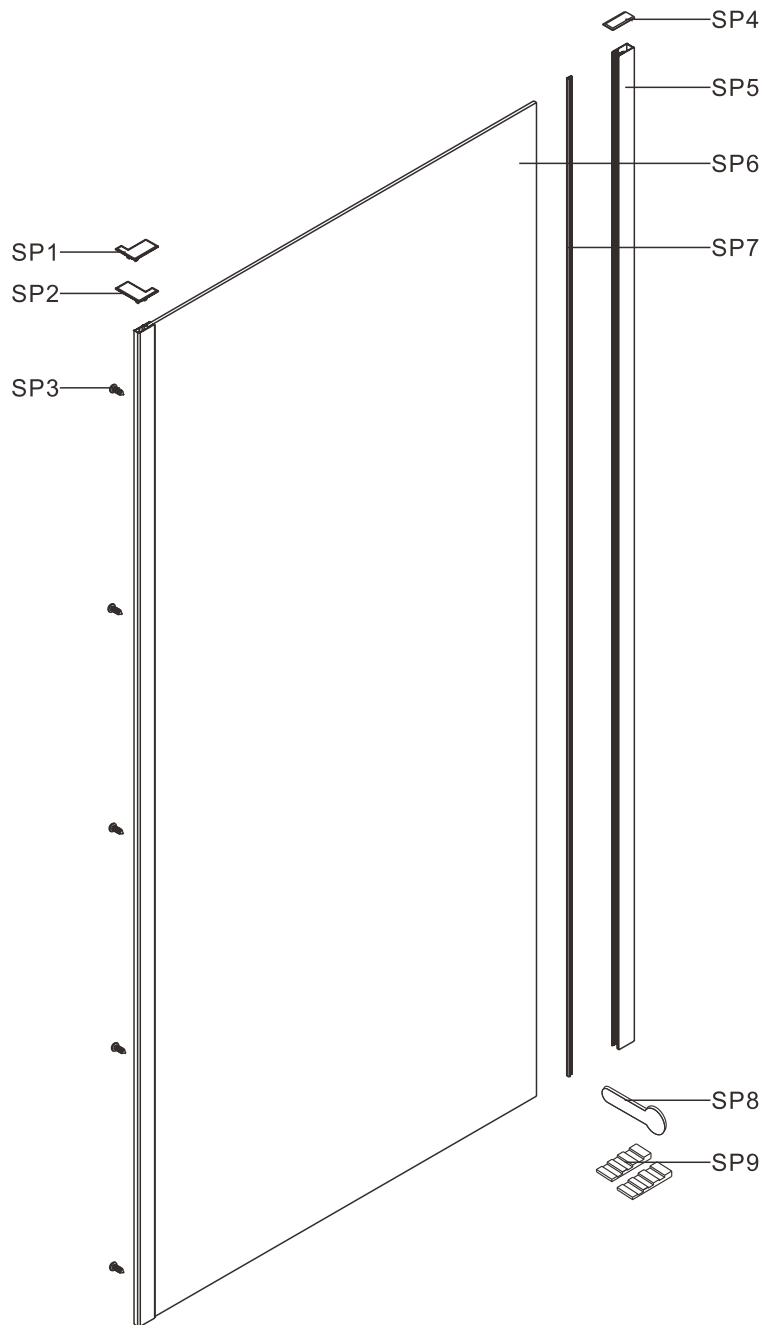

PARTS LIST

NO	Qty	Description	NO	Qty	Description
SP1	1	Corner profile cap L	SP6	1	Return panel assembling
SP2	1	Corner profile cap R	SP7	1	Squeeze gasket
SP3	5	Screw ST4 x 10	SP8	1	Installation tool
SP4	1	Channel cap extrusion	SP9	2	Glass Wedge spacer
SP5	1	Chrome Wall Channel			

No extra corner post is needed for installation with the side panel, the corner attachment is preassembled to the side panel glass