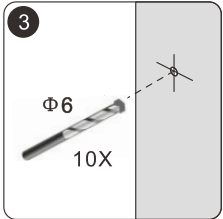

SCREWDR

MALLET

SET SQUARE

PENCIL

DRILL BITS: 1/8", 3/16" ET 1/4"
*MASONRY DRILL BIT

SCREWS

Installation

A 01

| Size | X,mm |
|------|-------------|
| 1000 | 950 ~ 980 |
| 1100 | 1050 ~ 1080 |
| 1200 | 1150 ~ 1180 |
| 1400 | 1350 ~ 1380 |

Continue

A 02

Continue

A 03

| Size | X,mm |
|------|-------------|
| 1000 | 950 ~ 980 |
| 1100 | 1050 ~ 1080 |
| 1200 | 1150 ~ 1180 |
| 1400 | 1350 ~ 1380 |