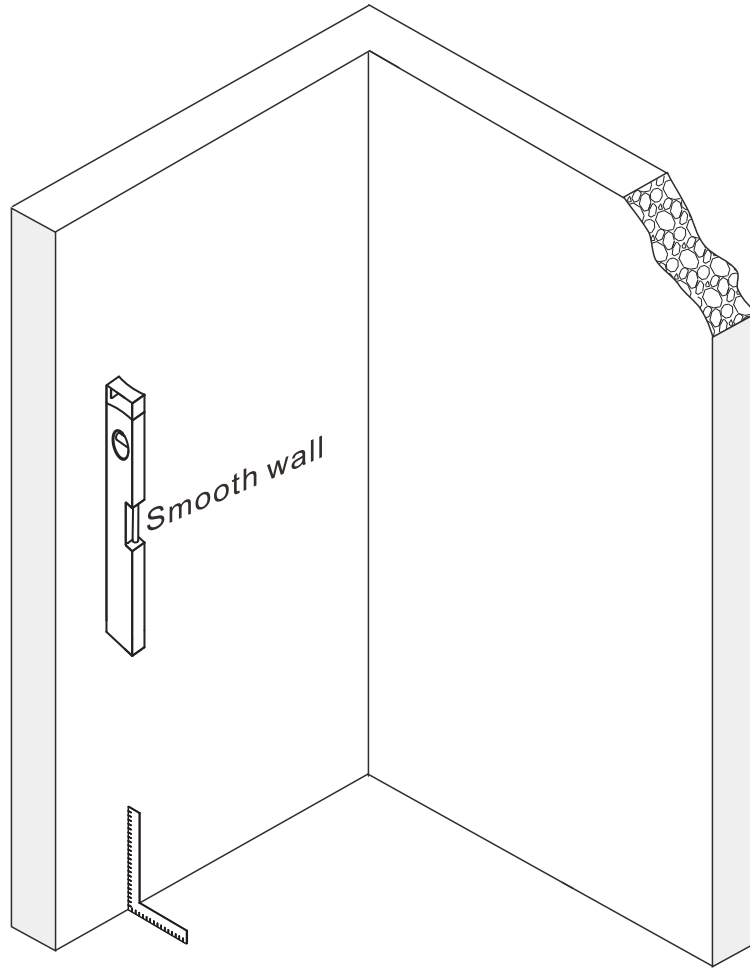

Preparation

Tools required